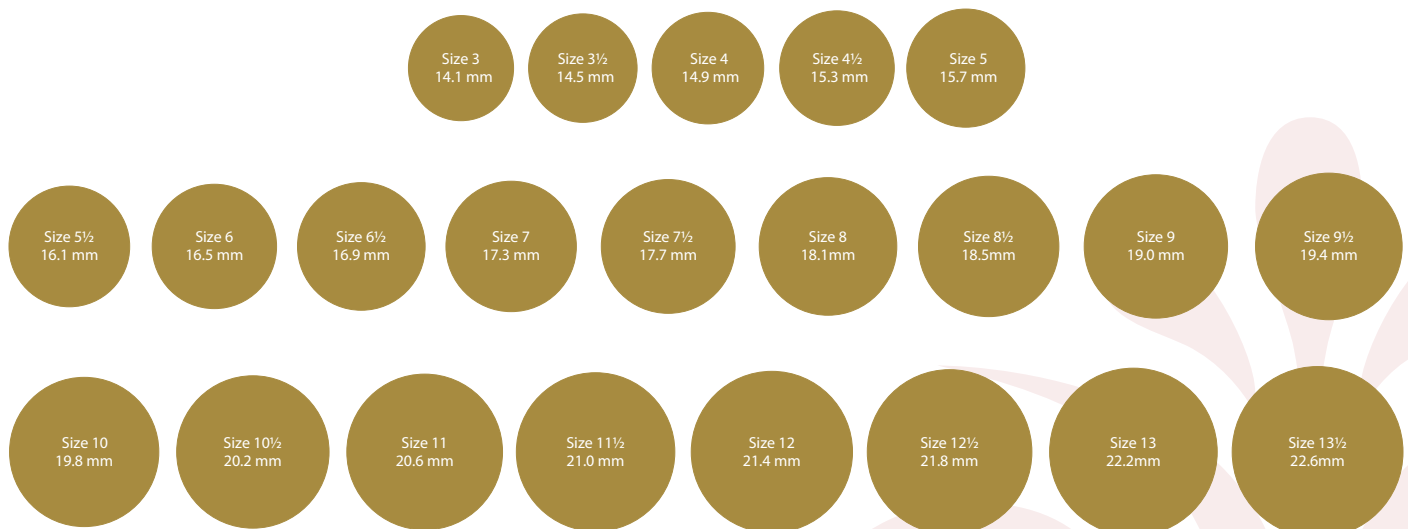

GINGER PEACHY

Fun, Fine, & Fabulous!

PRINTABLE RING SIZER

INSTRUCTIONS

1

Print this document. Be sure to turn off resizing. (Print at 100%).

2

Place a well-fitted ring onto the corresponding circle (preferably a band). The size indicated is your ring size.

Ring sizes refer to the U.S. and Canada

www.GingerPeachyDesigns.com

customerservice@gingerpeachydesigns.com
Tel (310) 459-4999